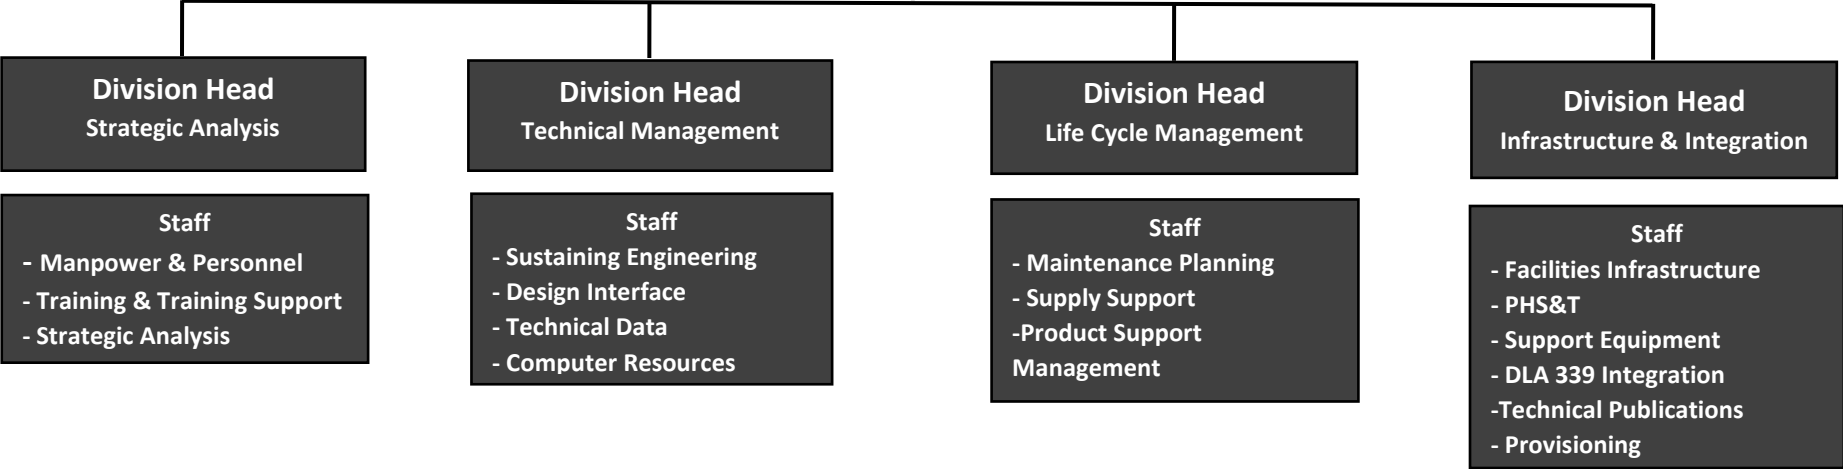

COMMANDER, MCSC

DEPUTY COMMANDER
Systems Engineering and Acquisition
Logistics

DIRECTOR
Acquisition Logistics and Product
Support

Division Head
Strategic Analysis

- Staff**
- Manpower & Personnel
 - Training & Training Support
 - Strategic Analysis

Division Head
Technical Management

- Staff**
- Sustaining Engineering
 - Design Interface
 - Technical Data
 - Computer Resources

Division Head
Life Cycle Management

- Staff**
- Maintenance Planning
 - Supply Support
 - Product Support
Management

Division Head
Infrastructure & Integration

- Staff**
- Facilities Infrastructure
 - PHS&T
 - Support Equipment
 - DLA 339 Integration
 - Technical Publications
 - Provisioning